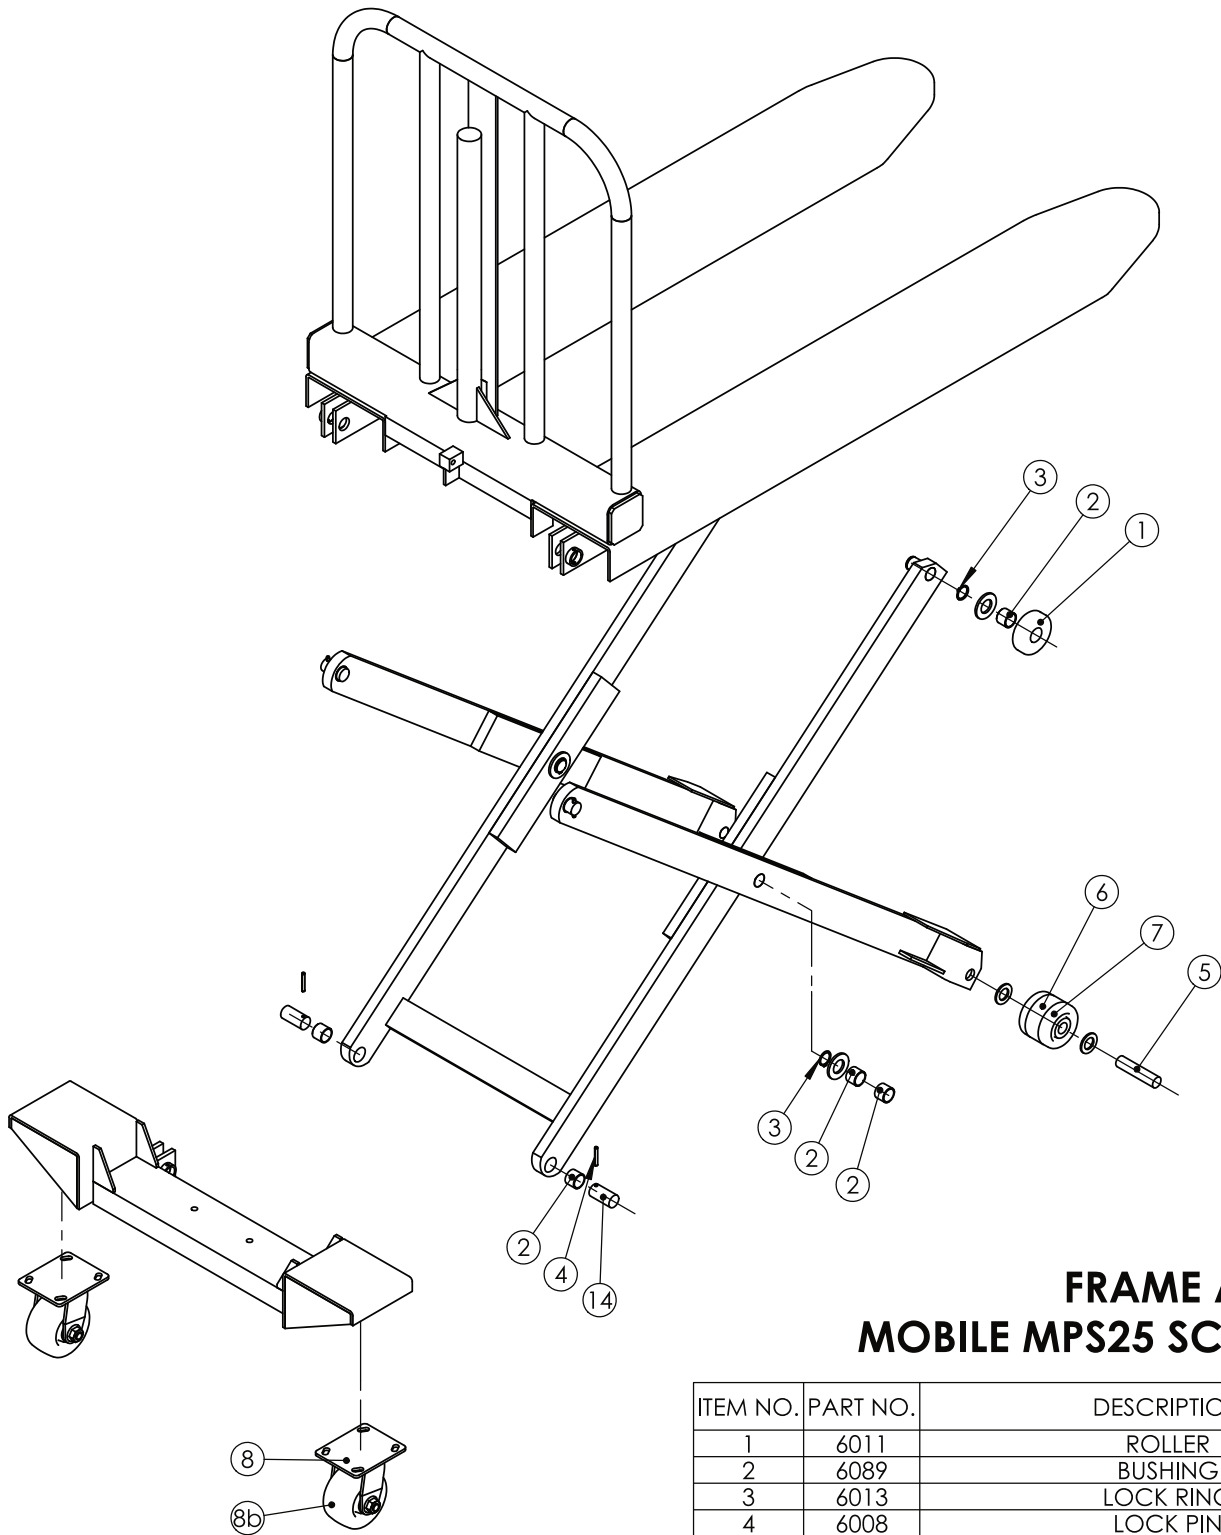

PARTS BREAKDOWN

MPS SCISSOR LIFT

VERSION	N/A
MODEL	MPS25 MANUAL HYDRAULIC SCISSOR LIFT
APPLICABLE PRODUCTS	MPS25

FRAME ASSEMBLY MOBILE MPS25 SCISSOR LIFT

ITEM NO.	PART NO.	DESCRIPTION
1	6011	ROLLER
2	6089	BUSHING
3	6013	LOCK RING
4	6008	LOCK PIN
5	6007	AXLE
6	6006	BEARING
7	6005	ROLLER
8	6004	CASTER ASSEMBLY
8B	6004-1	4" WHEEL & BEARING ASSEMBLY
14	6038	AXLE

HANDLE

BRAKE

HANDLE, BRAKE & PUMP ASSEMBLY MOBILE MPS25 SCISSOR LIFT

ITEM NO.	PART NO.	DESCRIPTION
9	6034	LOCK RING
10	1993	BEARING
11	6015	COVER PULLEY ASSY
12	6016	PULLEY
13	6017	PULLEY AXLE
14	6038	AXLE
15	6020	CHAIN ASSY
16	6020-1	CONNECTION LINK
17	1023	LOCK RING
18	1016	TOP BEARING
19	1014	WIPER
20	1015	'O' RING
21	2004	'O' RING
22	6017	LIFT ROD
23	1018	'O' RING
24	1019	PISTON
25	2007-1	'U' CUP
26	2033T	HEX BOLT
27	2034-1	PIN
28	606	BUSHING
29	3027	LOCK RING
30	2022	BALL VALVE
31	3000	VALVE CARTRIDGE
32	3001	'O' RING
33	3002	PIN
34	2023	SPRING
35	3003	'O' RING
36	3004	SCREEN PLUG
37	2028	SPRING
38	2029	RELEASE VALVE
39	3015	RELEASE VALVE
40	2031	PIN
41	2026	ADJUSTING SCREW
42	2025	LOCK NUT
43	3021	SPRING
44	3020-1	'U' CUP
45	2017-1	WIPER
46	3019	PUMP PISTON
47	2052	COVER
48	2051	WASHER
49	2050	LOCKING RING
50	3018-1	CONTROL HANDLE
51	3011-1	SCREW
52	3022-1	HANDLE ASSY
53	3500	PACKING KIT PUMP
54	1010-1	PACKING KIT CYLINDER
55	6036	JACK ASSY
56	6037	JACK & HANDLE ASSY
57	6500	LEVER
58	6501	CONNECTION ROD
59	6502	GUIDE ROD
60	6503	SPRING
61	1004	PAD BRAKE
62	1009	HEX NUT
63	2053	SET SCREW
64	2034T	WASHER