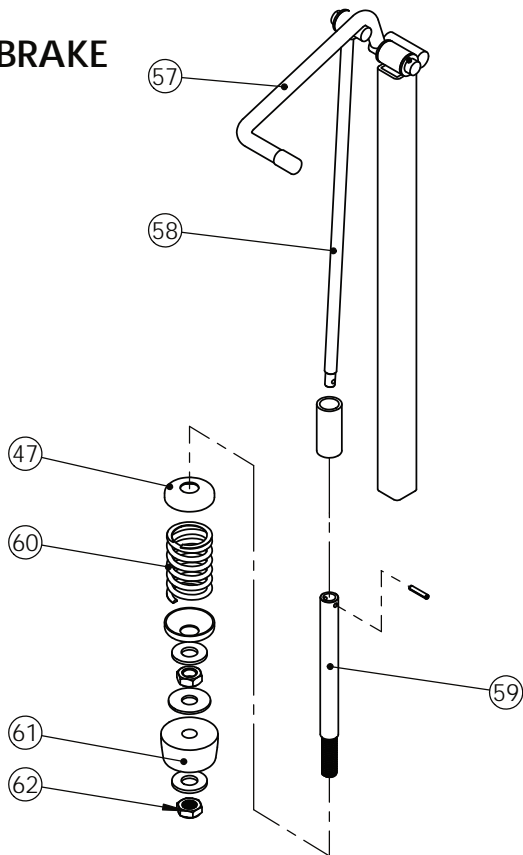

PARTS BREAKDOWN

MPS SCISSOR LIFT

VERSION	N/A
MODEL	MPS25 MANUAL HYDRAULIC SCISSOR LIFT
APPLICABLE PRODUCTS	MPS25

FRAME ASSEMBLY MOBILE MPS25 SCISSOR LIFT

ITEM NO.	PART NO.	DESCRIPTION
1	6011	ROLLER
2	6089	BUSHING
3	6013	LOCK RING
4	6008	LOCK PIN
5	6007	AXLE
6	6006	BEARING
7	6005	ROLLER
8	6004	CASTER ASSEMBLY
8B	6004-1	4" WHEEL & BEARING ASSEMBLY
14	6038	AXLE

HANDLE

BRAKE

HANDLE, BRAKE & PUMP ASSEMBLY MOBILE MPS25 SCISSOR LIFT

ITEM NO.	PART NO.	DESCRIPTION
9	6034	LOCK RING
10	1993	BEARING
11	6015	COVER PULLEY ASSY
12	6016	PULLEY
13	6017	PULLEY AXLE
14	6038	AXLE
15	6020	CHAIN ASSY
16	6020-1	CONNECTION LINK
17	1023	LOCK RING
18	1016	TOP BEARING
19	1014	WIPER
20	1015	'O' RING
21	2004	'O' RING
22	6017	LIFT ROD
23	1018	'O' RING
24	1019	PISTON
25	2007-1	'U' CUP
26	2033T	HEX BOLT
27	2034-1	PIN
28	606	BUSHING
29	3027	LOCK RING
30	2022	BALL VALVE
31	3000	VALVE CARTRIDGE
32	3001	'O' RING
33	3002	PIN
34	2023	SPRING
35	3003	'O' RING
36	3004	SCREEN PLUG
37	2028	SPRING
38	2029	RELEASE VALVE
39	3015	RELEASE VALVE
40	2031	PIN
41	2026	ADJUSTING SCREW
42	2025	LOCK NUT
43	3021	SPRING
44	3020-1	'U' CUP
45	2017-1	WIPER
46	3019	PUMP PISTON
47	2052	COVER
48	2051	WASHER
49	2050	LOCKING RING
50	3018-1	CONTROL HANDLE
51	3011-1	SCREW
52	3022-1	HANDLE ASSY
53	3500	PACKING KIT PUMP
54	1010-1	PACKING KIT CYLINDER
55	6036	JACK ASSY
56	6037	JACK & HANDLE ASSY
57	6500	LEVER
58	6501	CONNECTION ROD
59	6502	GUIDE ROD
60	6503	SPRING
61	1004	PAD BRAKE
62	1009	HEX NUT
63	2053	SET SCREW
64	2034T	WASHER