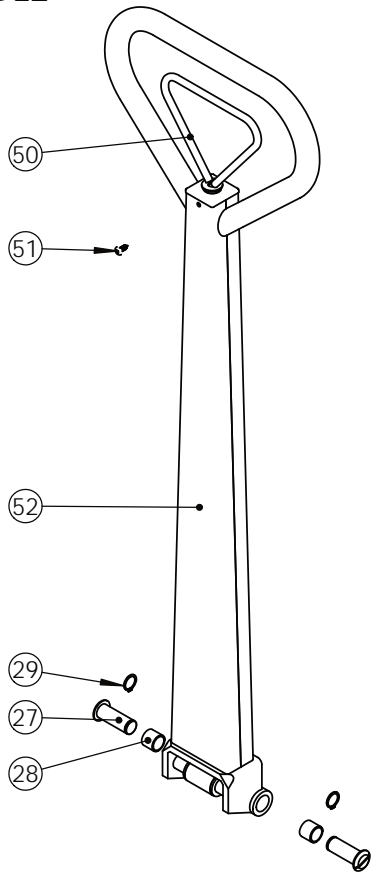

PARTS BREAKDOWN

MPS SCISSOR LIFT

VERSION	N/A
MODEL	MPS25 MANUAL HYDRAULIC SCISSOR LIFT
APPLICABLE PRODUCTS	MPS25

FRAME ASSEMBLY MOBILE MPS25 SCISSOR LIFT

ITEM NO.	PART NO.	DESCRIPTION
1	6011	ROLLER
2	6089	BUSHING
3	6013	LOCK RING
4	6008	LOCK PIN
5	6007	AXLE
6	6006	BEARING
7	6005	ROLLER
8	6004	CASTER ASSEMBLY
8B	6004-1	4" WHEEL & BEARING ASSEMBLY
14	6038	AXLE

HANDLE

BRAKE

HANDLE, BRAKE & PUMP ASSEMBLY MOBILE MPS25 SCISSOR LIFT

ITEM NO.	PART NO.	DESCRIPTION
9	6034	LOCK RING
10	1993	BEARING
11	6015	COVER PULLEY ASSY
12	6016	PULLEY
13	6017	PULLEY AXLE
14	6038	AXLE
15	6020	CHAIN ASSY
16	6020-1	CONNECTION LINK
17	1023	LOCK RING
18	1016	TOP BEARING
19	1014	WIPER
20	1015	'O' RING
21	2004	'O' RING
22	6017	LIFT ROD
23	1018	'O' RING
24	1019	PISTON
25	2007-1	'U' CUP
26	2033T	HEX BOLT
27	2034-1	PIN
28	606	BUSHING
29	3027	LOCK RING
30	2022	BALL VALVE
31	3000	VALVE CARTRIDGE
32	3001	'O' RING
33	3002	PIN
34	2023	SPRING
35	3003	'O' RING
36	3004	SCREEN PLUG
37	2028	SPRING
38	2029	RELEASE VALVE
39	3015	RELEASE VALVE
40	2031	PIN
41	2026	ADJUSTING SCREW
42	2025	LOCK NUT
43	3021	SPRING
44	3020-1	'U' CUP
45	2017-1	WIPER
46	3019	PUMP PISTON
47	2052	COVER
48	2051	WASHER
49	2050	LOCKING RING
50	3018-1	CONTROL HANDLE
51	3011-1	SCREW
52	3022-1	HANDLE ASSY
53	3500	PACKING KIT PUMP
54	1010-1	PACKING KIT CYLINDER
55	6036	JACK ASSY
56	6037	JACK & HANDLE ASSY
57	6500	LEVER
58	6501	CONNECTION ROD
59	6502	GUIDE ROD
60	6503	SPRING
61	1004	PAD BRAKE
62	1009	HEX NUT
63	2053	SET SCREW
64	2034T	WASHER